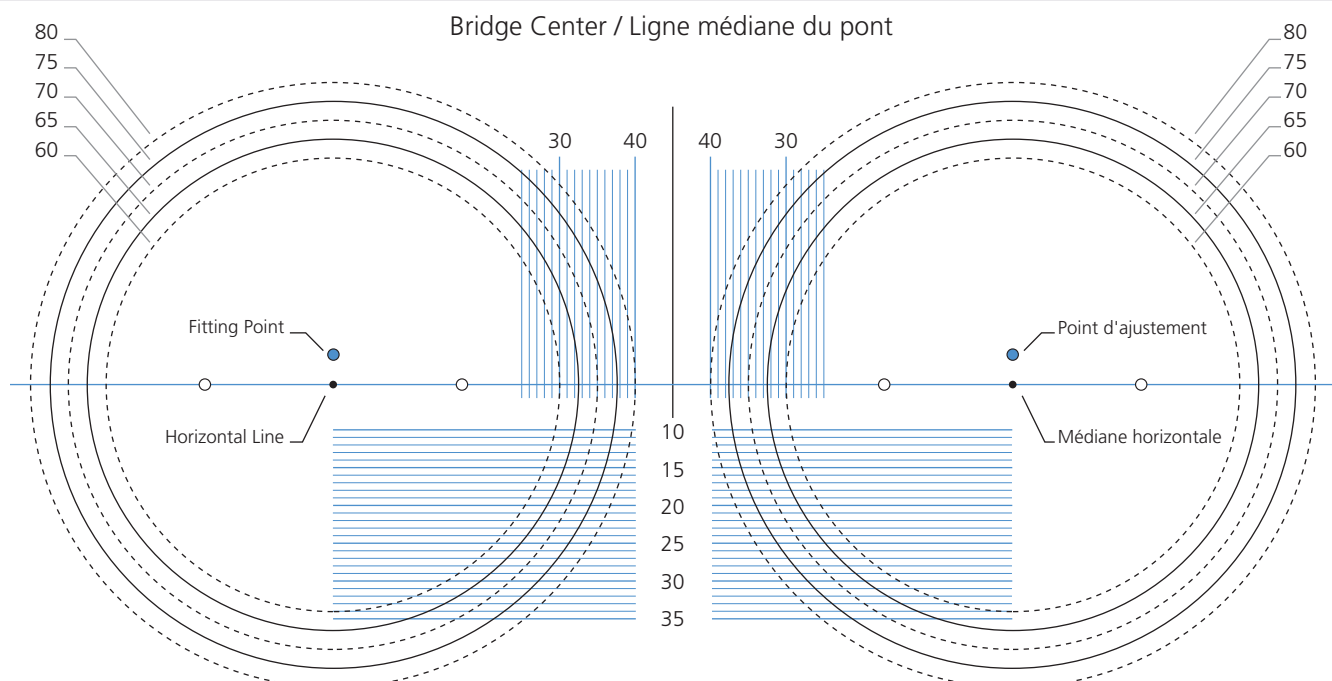

Centering Charts* / Cartes de centrage*

Home & Office Neo

Online Wide Neo

Relaxsee Neo

Centering Charts* / Cartes de centrage*

Radiance XP & Radiance Short XP

Radiance SV XP

Single Vision / Simple Vision (Including Smart Boost / y compris Smart Boost)

Nikon Progressive Lenses / Lentilles progressives de Nikon