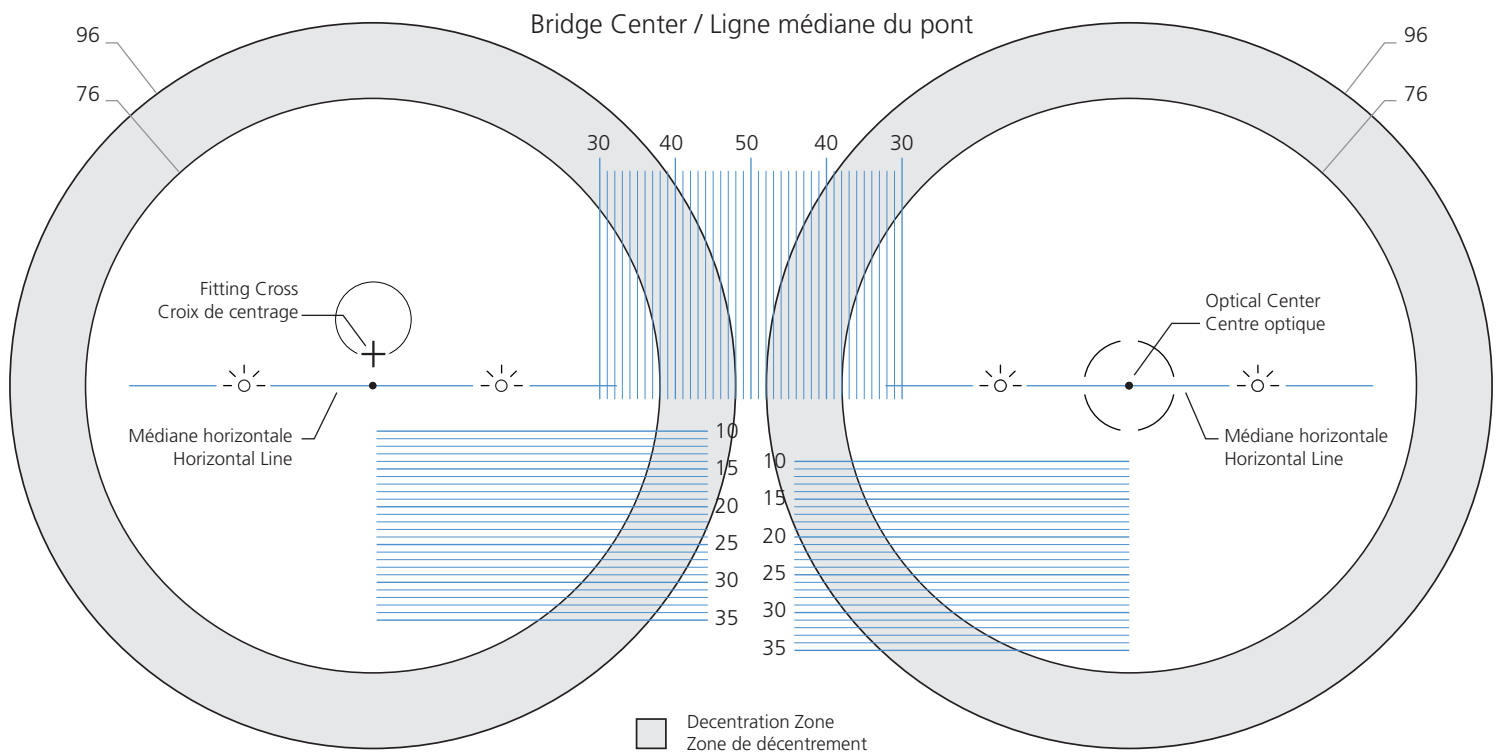

Centering Charts* / Cartes de centrage*

Home & Office Neo

Online Wide Neo

Relaxsee Neo

Centering Charts* / Cartes de centrage*

Radiance XP & Radiance Short XP

Radiance SV XP

Single Vision / Simple Vision (Including Smart Boost / y compris Smart Boost)

Nikon Progressive Lenses / Lentilles progressives de Nikon