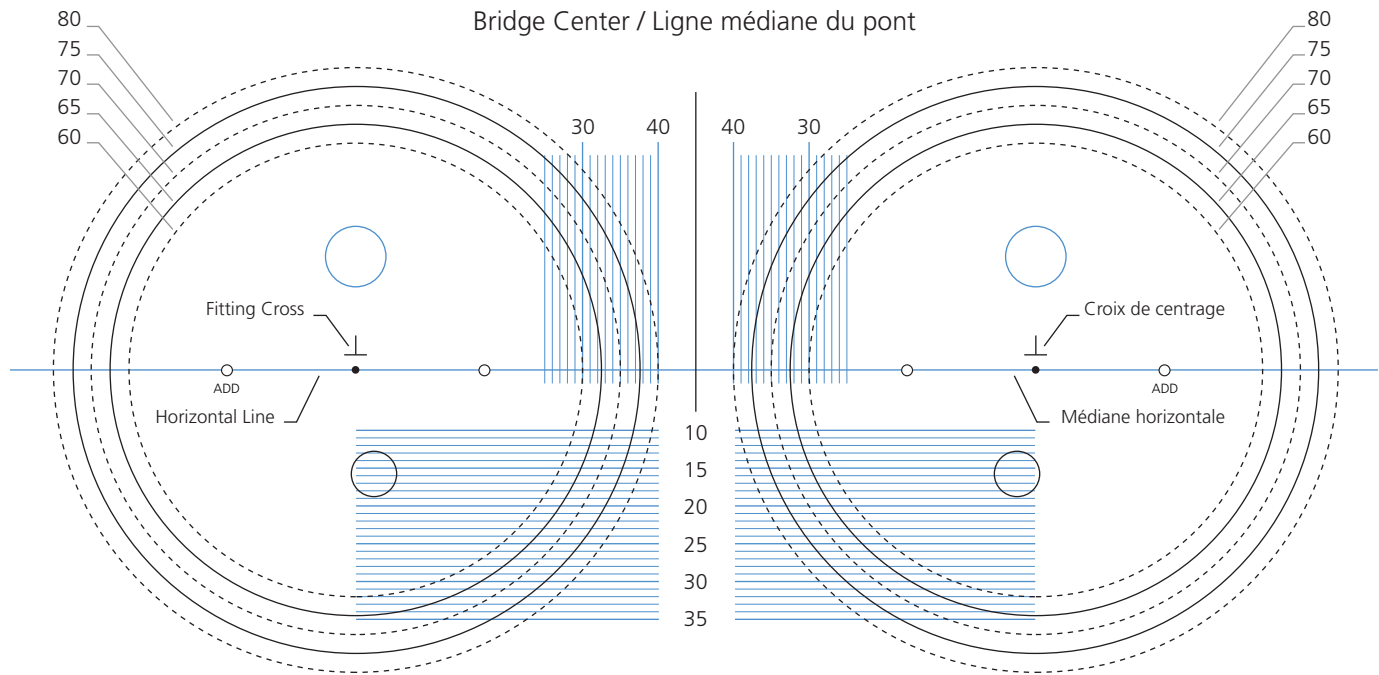

Centering Charts* / Cartes de centrage*

Home & Office Neo

Online Wide Neo

Relaxsee Neo

Centering Charts* / Cartes de centrage*

Radiance XP & Radiance Short XP

Radiance SV XP

Single Vision / Simple Vision (Including Smart Boost / y compris Smart Boost)