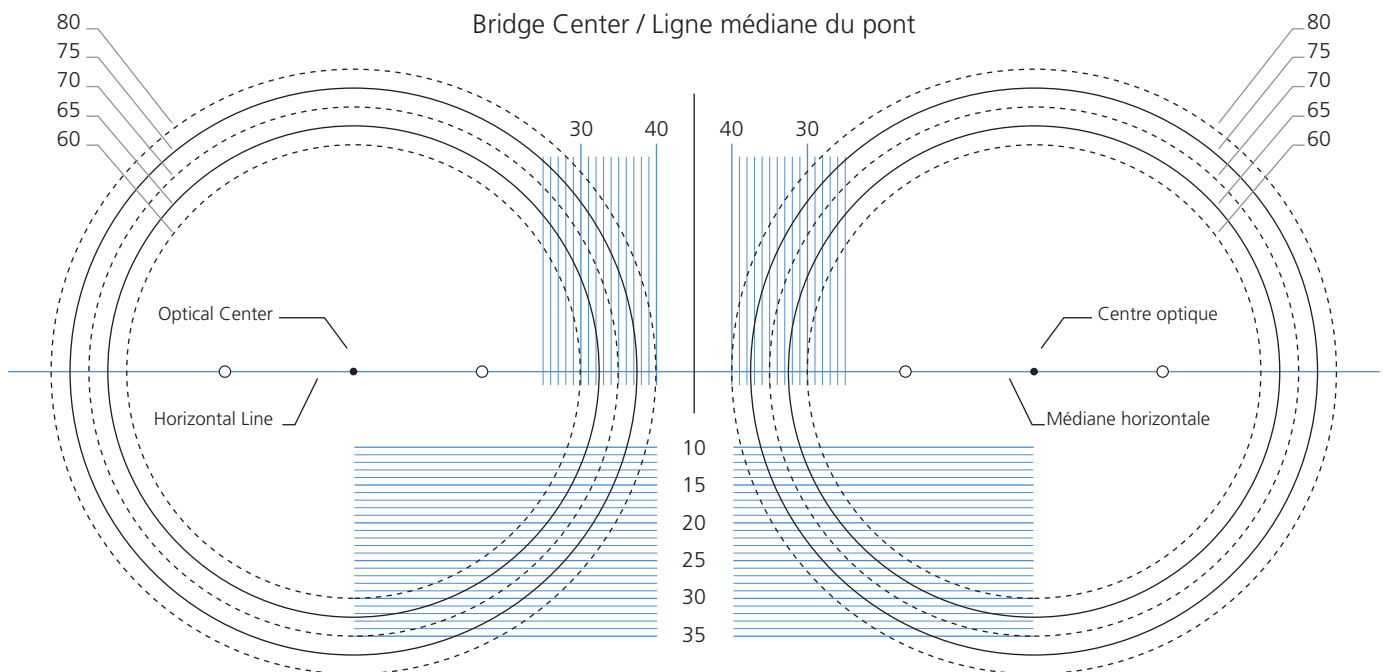

Centering Charts* / Cartes de centrage*

Home & Office Neo

Online Wide Neo

Relaxsee Neo

Centering Charts* / Cartes de centrage*

Radiance XP & Radiance Short XP

Radiance SV XP

Single Vision / Simple Vision (Including Smart Boost / y compris Smart Boost)