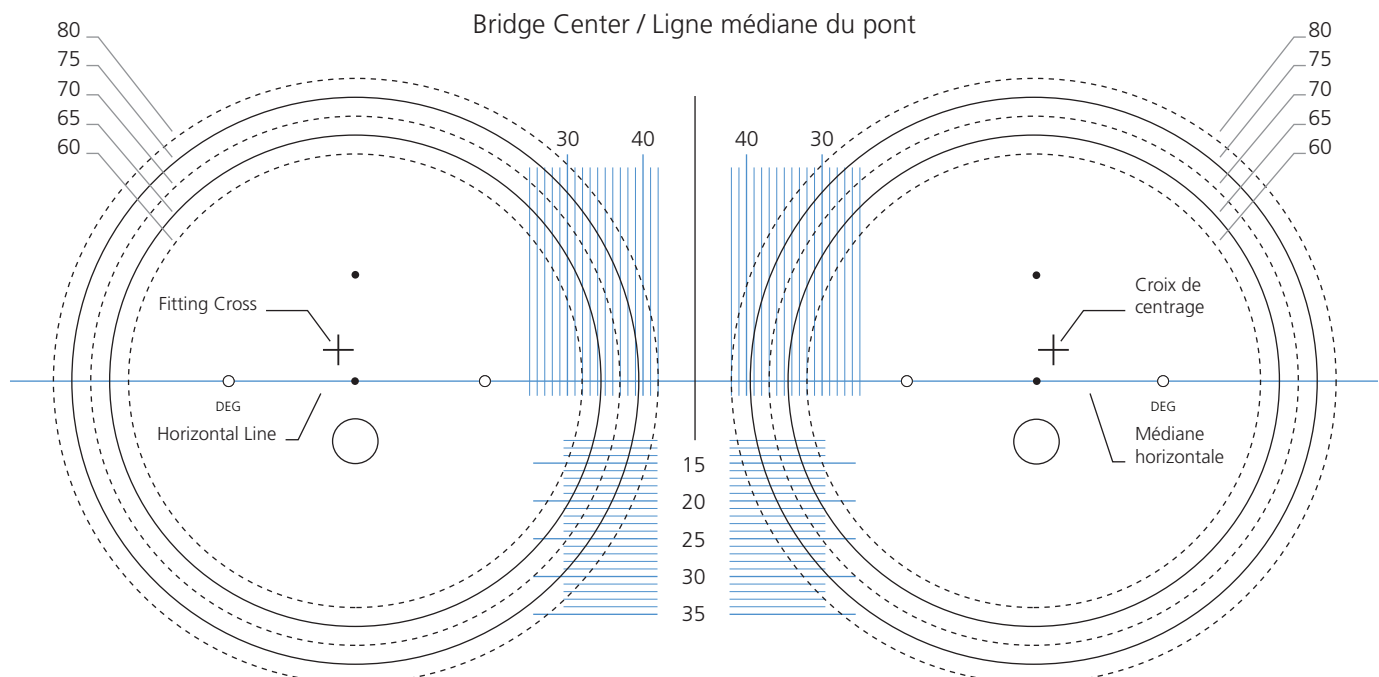

Centering Charts* / Cartes de centrage*

Home & Office Neo

Online Wide Neo

Relaxsee Neo

Centering Charts* / Cartes de centrage*

Radiance XP & Radiance Short XP

Radiance SV XP

Single Vision / Simple Vision (Including Smart Boost / y compris Smart Boost)